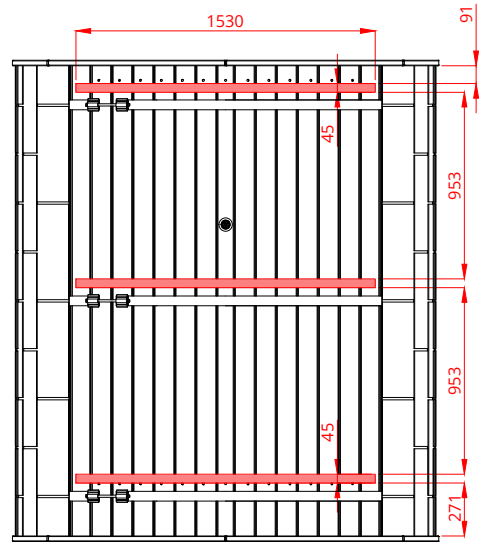

# Round Cube MINI Custom 2

Scale 1:40

Bottom view

Front view

Back view