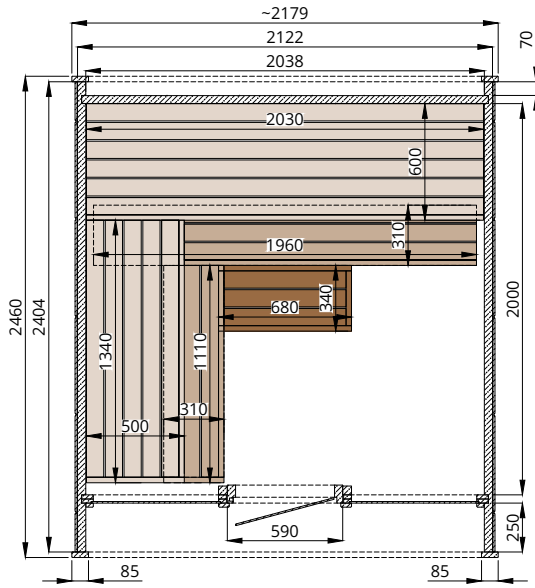

# Round Cube MINI Custom 2

Scale 1:40

Bottom view

Front view

Back view