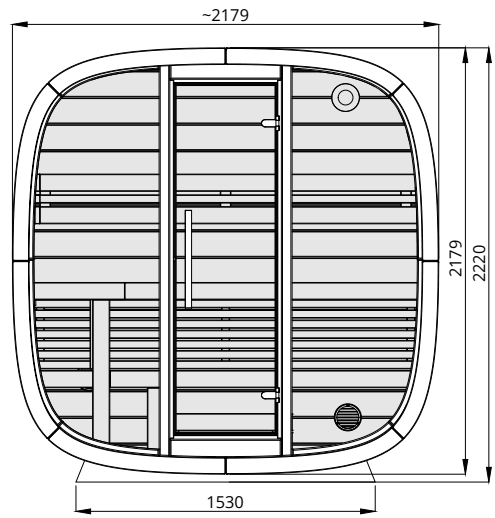

# Round Cube MINI Custom 2

Scale 1:40

Bottom view

Front view

Back view