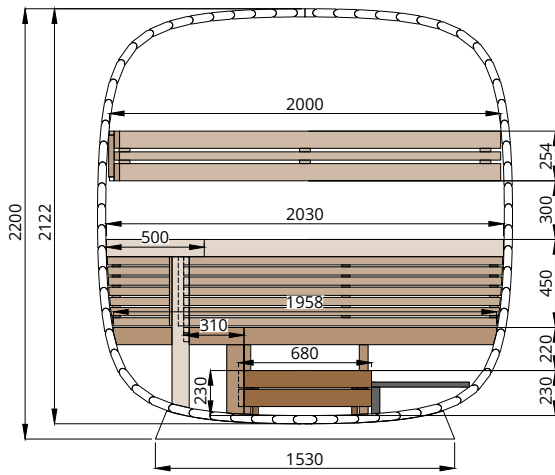

# Round Cube MINI Custom 2

Scale 1:40

Bottom view

Front view

Back view