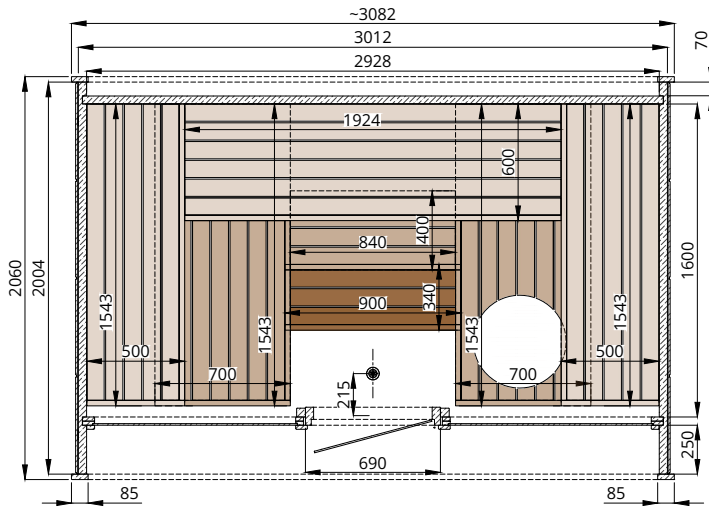

# Round Cube RELAX

Scale 1:40

Bottom view

Front view

Back view