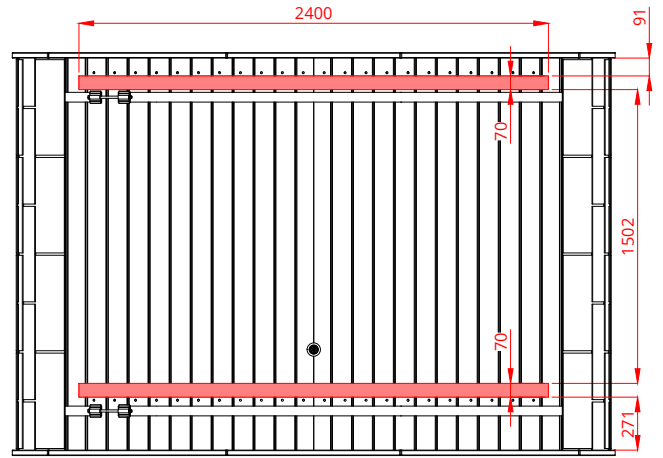

# Round Cube RELAX

Scale 1:40

Bottom view

Front view

Back view