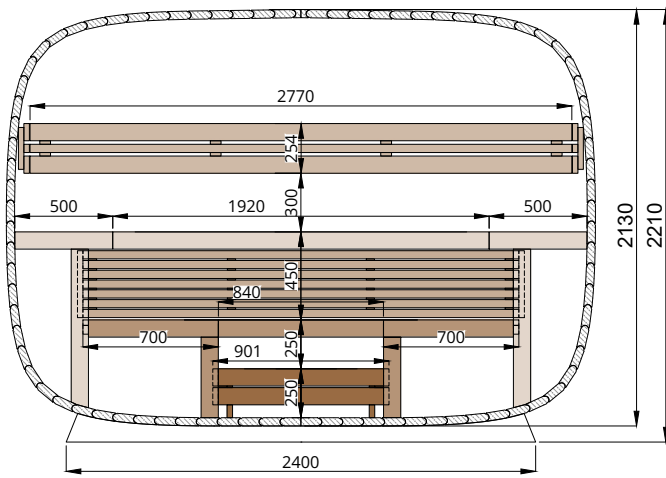

# Round Cube RELAX

Scale 1:40

Bottom view

Front view

Back view