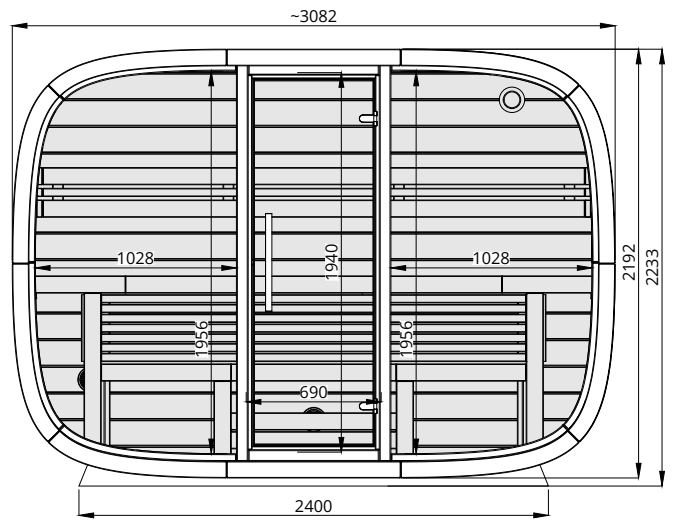

# Round Cube RELAX

Scale 1:40

Bottom view

Front view

Back view