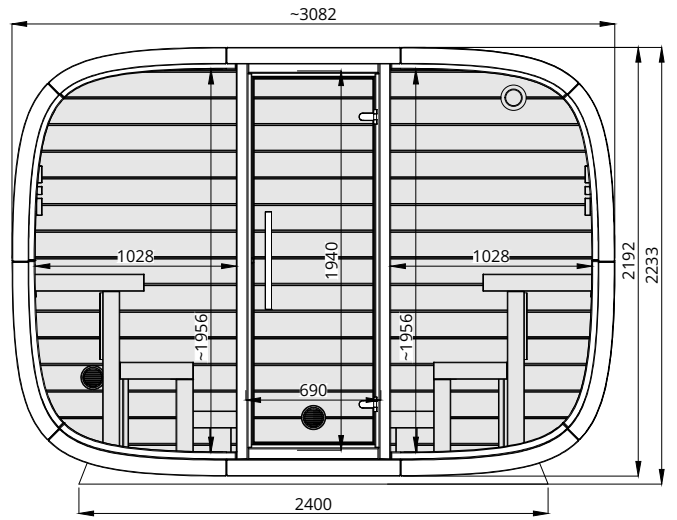

Round Cube SINGLE 2.4

Scale 1:40

Bottom view

Front view

Back view