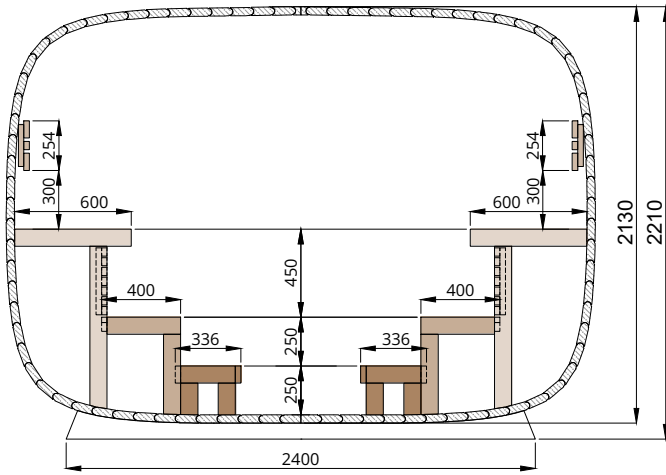

Round Cube SINGLE 2.4

Scale 1:40

Bottom view

Front view

Back view