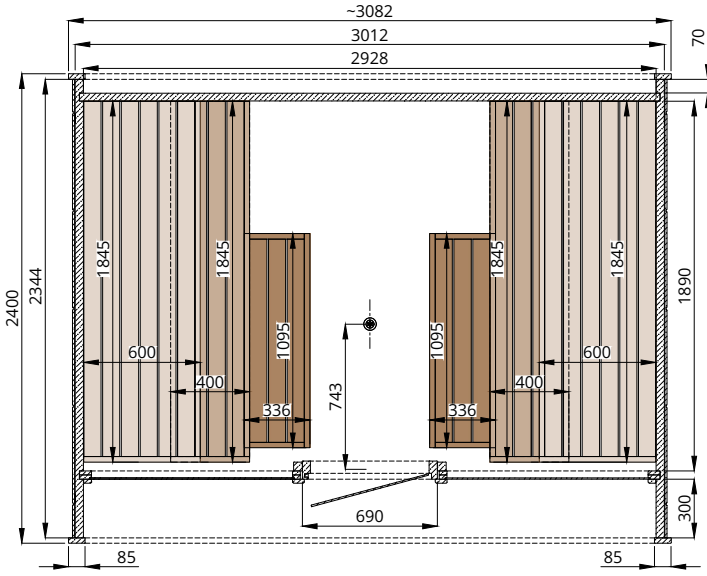

Round Cube SINGLE 2.4

Scale 1:40

Bottom view

Front view

Back view