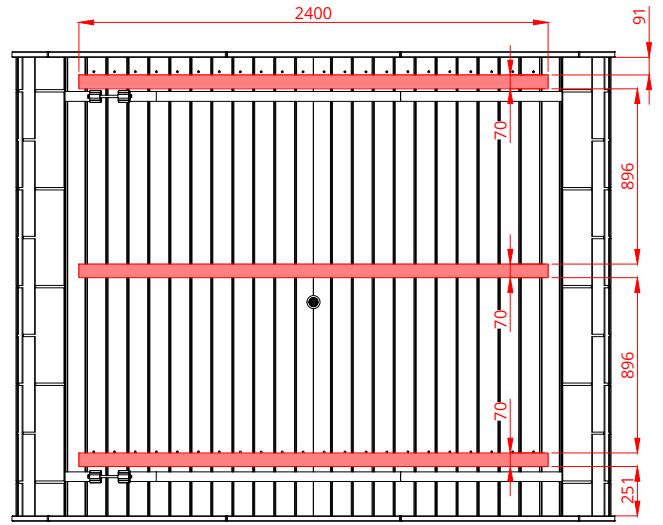

Round Cube SINGLE 2.4

Scale 1:40

Bottom view

Front view

Back view