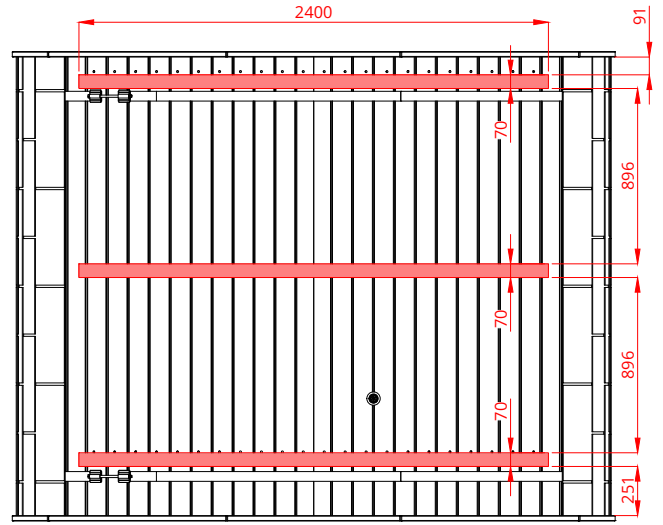

Round Cube DOUBLE MIRROR 2.4

Scale 1:40

Bottom view

Front view

Back view